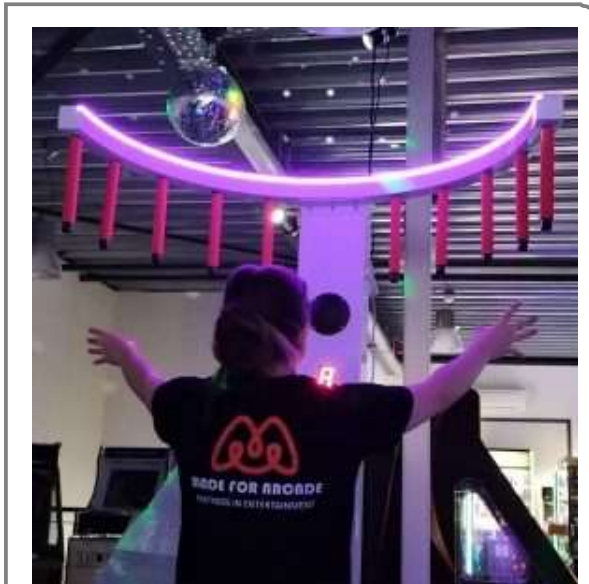

REACTION RING – CATCH THE STICKS – SPEED TESTING GAME *RENTAL*

“reaction ring”, “catch the baton” , “speed sticks” , “falling sticks game” or “stick catcher” ; this game has many names and it does exceptionally well at events, fairs, parties and celebrations. Low tech setup and easy to operate. Everyone immediately understands the meaning of this game and visitors will soon line up to compare their reaction speed.

Transform your activation or venue into an event that people will remember !

Come pick it up in Goirle, the Netherlands or have your courier pick it up for you.

Rent a week or more and we can also deliver it right to your front door.

- ✓ guaranteed fun & success at your event
- ✓ easy to set up , plug and play ready
- ✓ works on almost any voltage and even on battery power