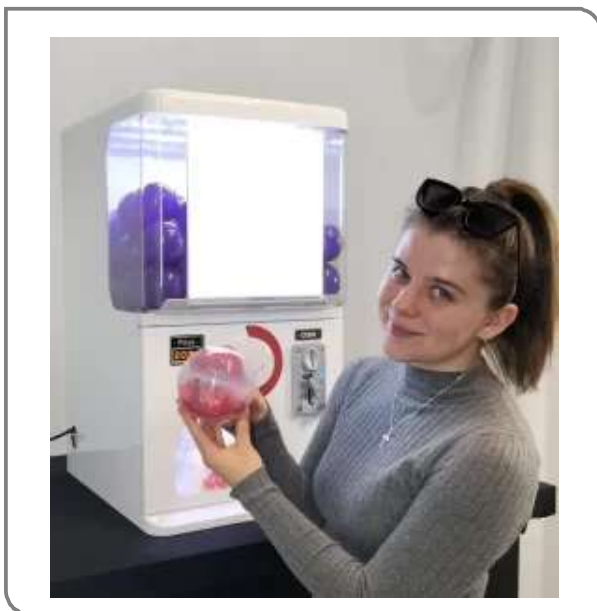

COUNTER VENDING MACHINE FOR GASHAPON CAPSULES – LIGHTBOX

Premium vending machine for gasha / gashapon capsules. Suitable for capsules from 50 mm. diameter to 100 mm. diameter. This machine is suitable as a standalone unit on a counter but can also be expanded into a vending wall. Comes with a built in poster lightbox to add your own branding or marketing.

A unique way to distribute promotional gifts , or a proven passive way to make money with vending machines

eur. 795,-

tags : capsules counter vending machine dispenser gasha desktop gashapon counter japanese vending pokemon