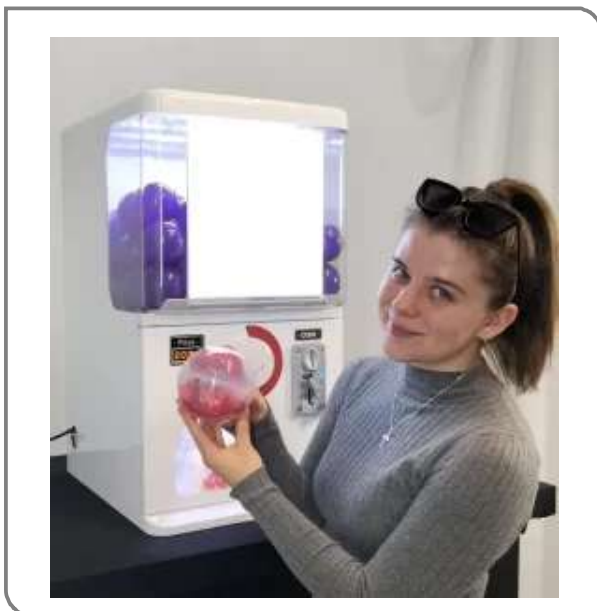

COUNTER VENDING MACHINE FOR GASHAPON CAPSULES – LIGHTBOX

Premium vending machine for gasha / gashapon capsules. Suitable for capsules from 50 mm. diameter to 100 mm. diameter. This machine is suitable as a standalone unit on a counter but can also be expanded into a vending wall. Comes with a built in poster lightbox to add your own branding or marketing.

*A unique way to distribute promotional gifts , or
a proven passive way to make money with
vending machines*

eur. 795,-

tags : capsules counter vending machine dispenser gasha
desktop gashapon counter japanese vending pokemon