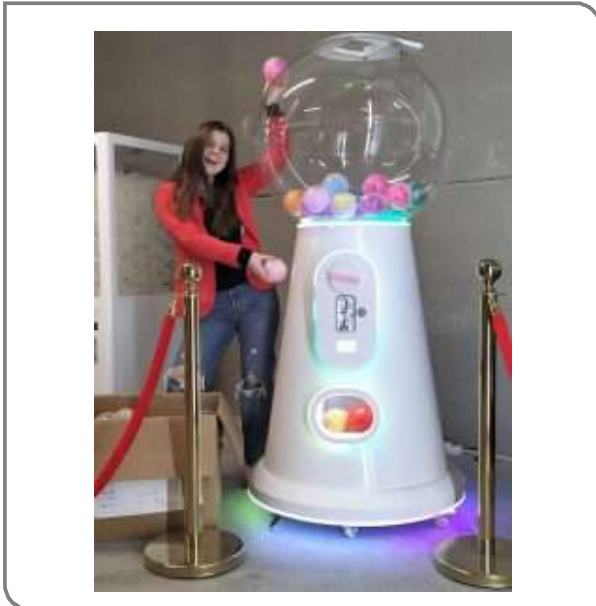

GIANT GUMBALL CAPSULE / GASHAPON DISPENSER MACHINE – PREMIUM WHITE

Our giant gumball machine and capsule dispenser is built to impress, holding hundreds of prize capsules while commanding attention at any event or retail space. This show-stopping vending attraction features vibrant full-color light effects, smooth-rolling caster wheels, and an optional high-powered MP3/Bluetooth audio system for an immersive experience. Designed for effortless operation, it's plug-and-play ready, making it the perfect way to elevate your store, event, or promotional display with maximum impact!

- ✓ Holds up to 300 capsules
- ✓ Sturdy full metal body
- ✓ fits any business or event
- ✓ unique & memorable

body color : white