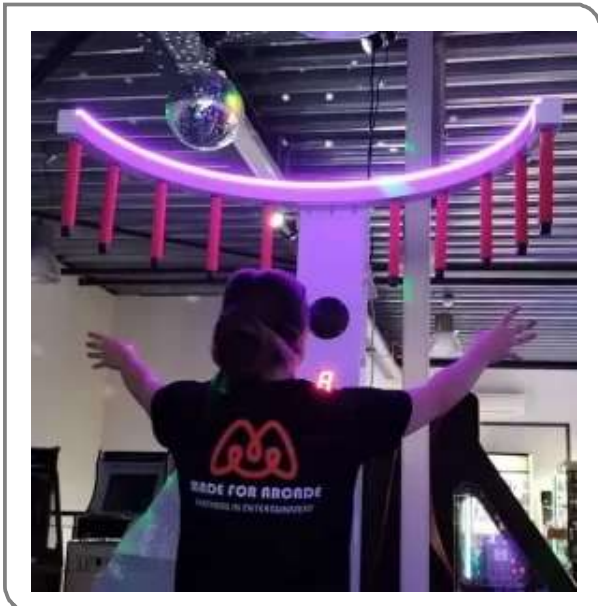

REACTION RING™ – FALLING STICK CATCHING GAME SNOWY WHITE MAGNET DROP STICK CATCHER

MadeForArcade developed Reaction Ring™ - The most fun reflex agility and reaction game for any event. Also found at gyms for training reaction speed and agility (try it with 1 hand on the back). Adjustable difficulty and hundreds of possibilities for prizes. Color : White with 10 magnetic batons - built in coin or token collector, automatic LED lighting and premium audio system. Buy directly from the source. Reaction ring™ is a trademark by MadeForArcade.

excellent for team building or attracting crowds

Easy to set up in under 10 minutes.
we ship to any country worldwide.

eur. 2745,-

tags : agile agility game drop game events hand eye coordination