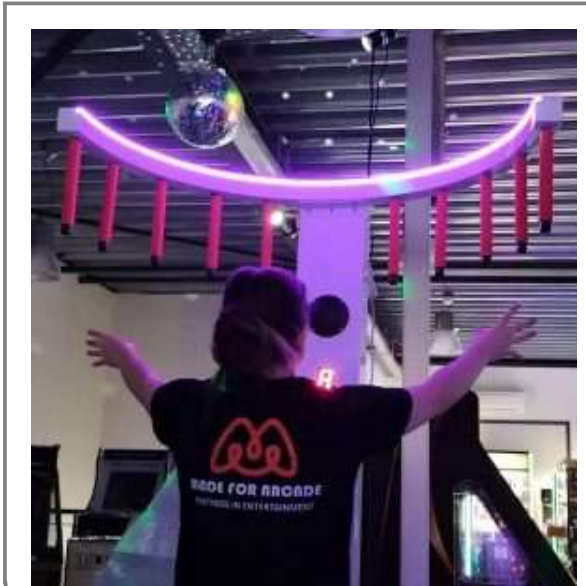

REACTION RING – CATCH THE STICKS – SPEED TESTING GAME *RENTAL*

“reaction ring”, “catch the baton”, “speed sticks”, “falling sticks game” or “stick catcher”; this game has many names and it does exceptionally well at events, fairs, parties and celebrations. Low tech setup and easy to operate. Everyone immediately understands the meaning of this game and visitors will soon line up to compare their reaction speed. **Transform your activation or venue into an event that people will remember !**

Come pick it up in Goirle, the Netherlands or have your courier pick it up for you.

Rent a week or more and we can also deliver it right to your front door.

- ✓ guaranteed fun & success at your event
- ✓ easy to set up , plug and play ready
- ✓ works on almost any voltage and even on battery power