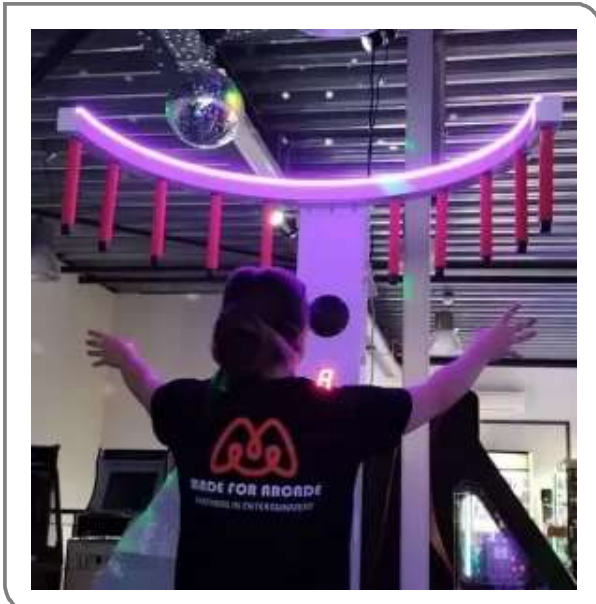

REACTION RING™ – FALLING STICK CATCHING GAME SNOWY WHITE MAGNET DROP STICK CATCHER

MadeForArcade developed Reaction Ring™ - The most fun reflex agility and reaction game for any event. Also found at gyms for training reaction speed and agility (try it with 1 hand on the back). Adjustable difficulty and hundreds of possibilities for prizes. Color: White with 10 magnetic batons - built in coin or token collector, automatic LED lighting and premium audio system. Buy directly from the source. Reaction ring™ is a trademark by MadeForArcade.

excellent for team building or attracting crowds

Easy to set up in under 10 minutes.
we ship to any country worldwide.

eur. 2745,-

tags : agile agility game drop game events hand eye coordination