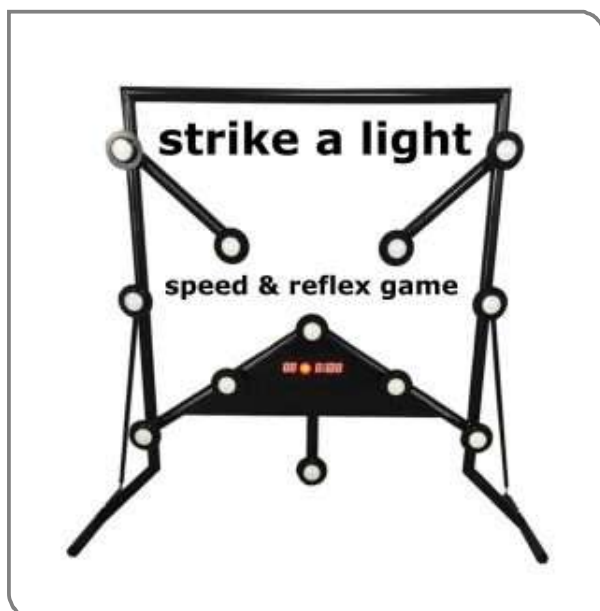

STRIKE A LIGHT – BATAK – BASIC SPEED CHALLENGE MACHINE * RENTAL *

This Strike a light™ basic batak style speed & reflex game with 12 targets is built from steel and is made to last. With it's impressive size of 200 x 200 cm this light chaser stands out and draws people in. This machine is also used in gyms, by police and fire departments, formula 1 racing teams and military personnel to train reflex speed and agility, but of course it truly shines at your next event or brand presentation.

With just 3 minutes to set up or tear down this machine is also perfect to travel from event to event, and with our branding or personalization services we can change it's appearance to your preferences.

take note : Due to the size of this machine we can only offer private courier service for delivery & pick-up ; alternatively you can also arrange for a pickup at our central warehouse