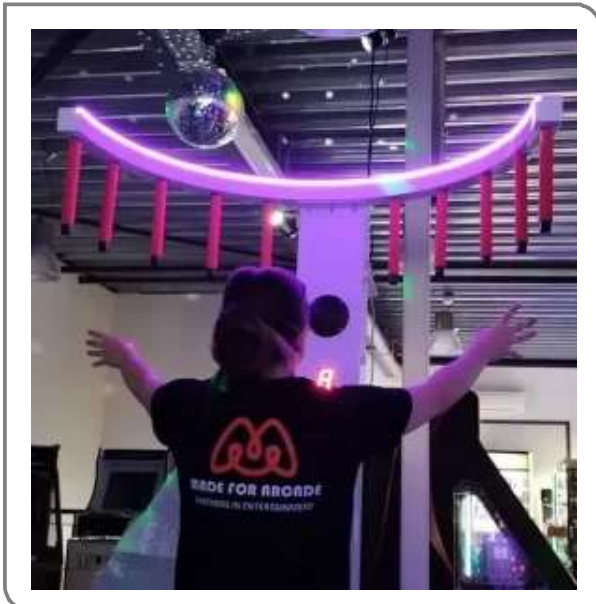

REACTION RING™ – FALLING STICK CATCHING GAME SNOWY WHITE MAGNET DROP STICK CATCHER

MadeforArcade developed Reaction Ring™ - The most fun reflex agility and reaction game for any event. Also found at gyms for training reaction speed and agility (try it with 1 hand on the back). Adjustable difficulty and hundreds of possibilities for prizes. Color: White with 10 magnetic batons - built in coin or token collector, automatic LED lighting and premium audio system. Buy directly from the source. Reaction ring™ is a trademark by MadeforArcade.

excellent for team building or attracting crowds

Easy to set up in under 10 minutes.
we ship to any country worldwide.

eur. 2745,-

tags : agile agility game drop game events hand eye coordination