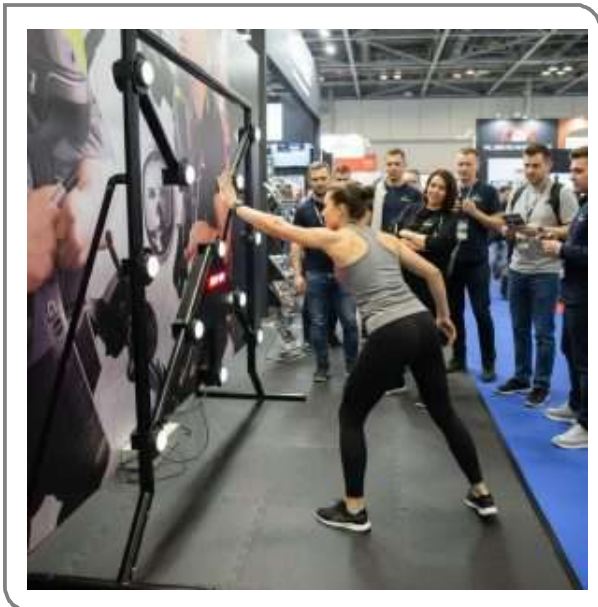

STRIKE A LIGHT – BATAK – SPEED OF LIGHT CHALLENGE – CHASE THE LIGHT REACTION GAME 12 TARGETS

Speed & reflex game with 12 targets built from steel and made to last. Measuring 2x2 m it stands out and draws people in.

Strike a light truly shines at your next event or brand presentation but is also used in gyms, by police and fire crews, formula 1 racing teams army and air force to train reflex speed and agility. Sets up in 3 min. and is perfect to travel from event to event. Using our branding or personalization services you can change it's appearance to your preferences.

tip 1 : optionally comes with a **FREE LEADERBOARD SYSTEM**

tip 2 : Machine too big for you ? We have smaller versions too.

eur. 3487,-