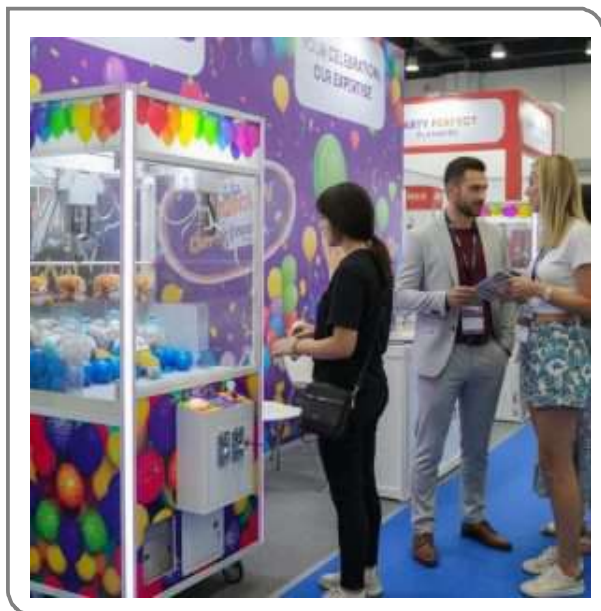

eur. 320,-

tags : claw machine crane machine grijpkraan prize machine skill crane

CLAW SKILL CRANE MACHINE BALL / BALLOON

A proven crowd-puller, this full-size claw machine combines solid build quality with all essential features included as standard. Designed for entertainment, it delivers reliable operation and strong visual impact, making it suitable for events, retail spaces, and entertainment venues.