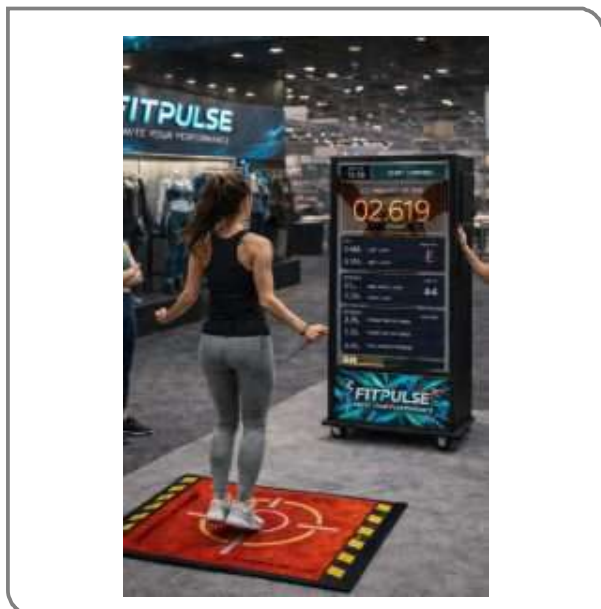

INTERACTIVE JUMP ROPE ARCADE MACHINE AIR TIME MOTIVATOR – FITNESS ATTRACTION FOR ARCADES, GYMS & EVENTS

Air time motivator / Jump Rope Simulator is a freestanding high energy arcade-style game that challenges players to accumulate total air-time score on a large, vibrant LED display with millisecond accuracy. Generates lots of data that induces social media shares. Adjustable throughput of 20-60 players per hour. Perfectly designed for trade shows, fitness centers, brand activations and festivals, the jump-style fitness-fun machine is self-contained, fully automated, and requires minimal operator intervention during normal play.

We build as fast as we can, but due to popular demand the current wait list is about 8 weeks.

eur. 2886,-