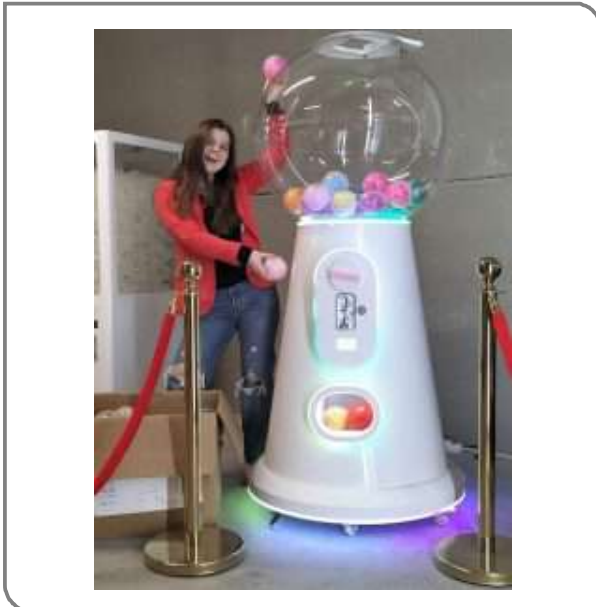

GIANT GUMBALL CAPSULE / GASHAPON DISPENSER MACHINE – PREMIUM WHITE

Our giant gumball machine and capsule dispenser is built to impress, holding hundreds of prize capsules while commanding attention at any event or retail space. This show-stopping vending attraction features vibrant full-color light effects, smooth-rolling caster wheels, and an optional high-powered MP3/Bluetooth audio system for an immersive experience. Designed for effortless operation, it's plug-and-play ready, making it the perfect way to elevate your store, event, or promotional display with maximum impact!

- ✓ Holds up to 300 capsules
- ✓ Sturdy full metal body
- ✓ fits any business or event
- ✓ unique & memorable

body color : white