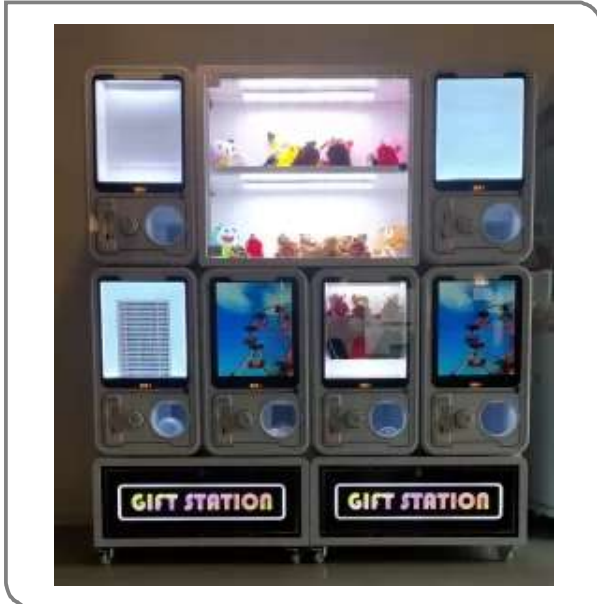

-* game rooms *-

FULL SIZE GASHA PON DISPENSER WALL WITH 9 MODULES – TURNKEY GASHAGOLD SYSTEM

The ultimate turn-key gasha pon wall with video system modules, display box modules, lightboxes, a large display module and 2 gift station storage units. All you need to get started. Just fill the units with capsules, turn on the power and start surprising your visitors with the products that they will still talk about for a long time.

eur. 5750,-

tags : gasha pon wall gashapon dispenser gashapon vending machines