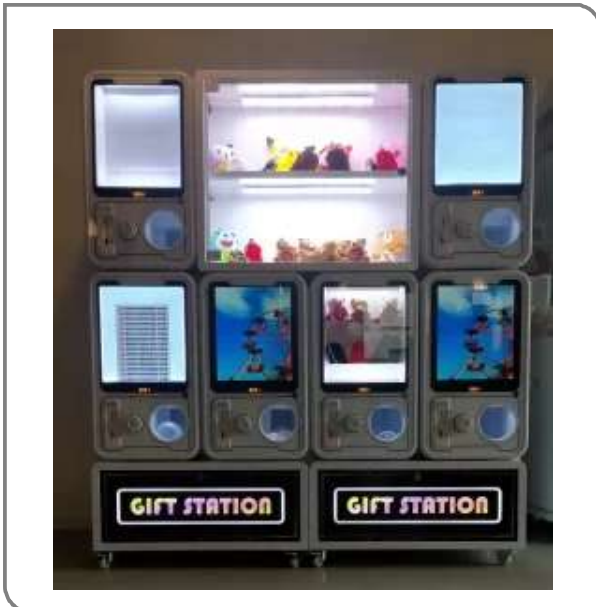

FULL SIZE GASHA PON DISPENSER WALL WITH 9 MODULES – TURNKEY GASHAGOLD SYSTEM

The ultimate turn-key gasha pon wall with video system modules, display box modules, lightboxes , a large display module and 2 gift station storage units. All you need to get started. Just fill the units with capsules, turn on the power and start surprising your visitors with the products that they will still talk about for a long time.

eur. 5750,-

tags : gasha pon wall gashapon dispenser gashapon vending machines