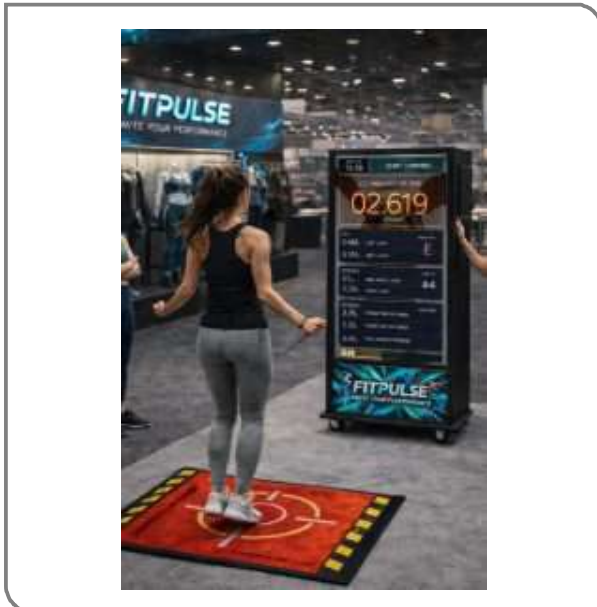

INTERACTIVE JUMP ROPE ARCADE MACHINE AIR TIME MOTIVATOR – FITNESS ATTRACTION FOR ARCADES, GYMS & EVENTS

Air time motivator / Jump Rope Simulator is a freestanding high energy arcade-style game that challenges players to accumulate total air-time score on a large, vibrant LED display with millisecond accuracy. Generates lots of data that induces social media shares. Adjustable throughput of 20-60 players per hour. Perfectly designed for trade shows, fitness centers, brand activations and festivals, the jump-style fitness-fun machine is self-contained, fully automated, and requires minimal operator intervention during normal play.

We build as fast as we can, but due to popular demand the current wait list is about 8 weeks.

eur. 2886,-