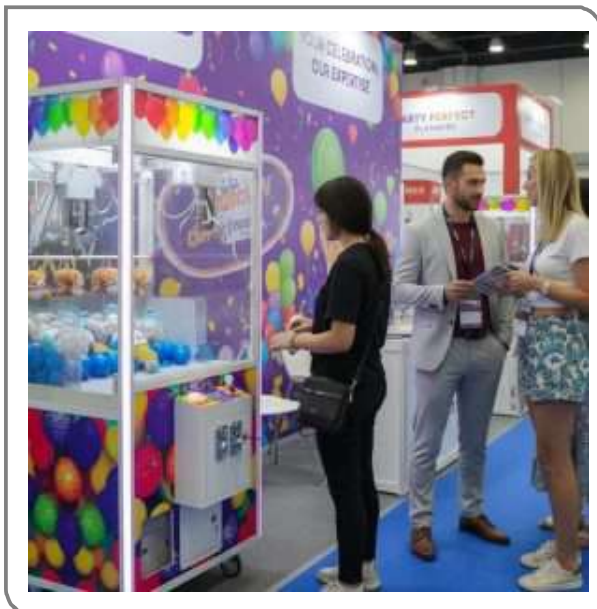

eur. 320,-

tags : claw machine crane machine grijpkraan prize machine skill crane

CLAW SKILL CRANE MACHINE BALL / BALLOON

A proven crowd-puller, this full-size claw machine combines solid build quality with all essential features included as standard. Designed for entertainment, it delivers reliable operation and strong visual impact, making it suitable for events, retail spaces, and entertainment venues.