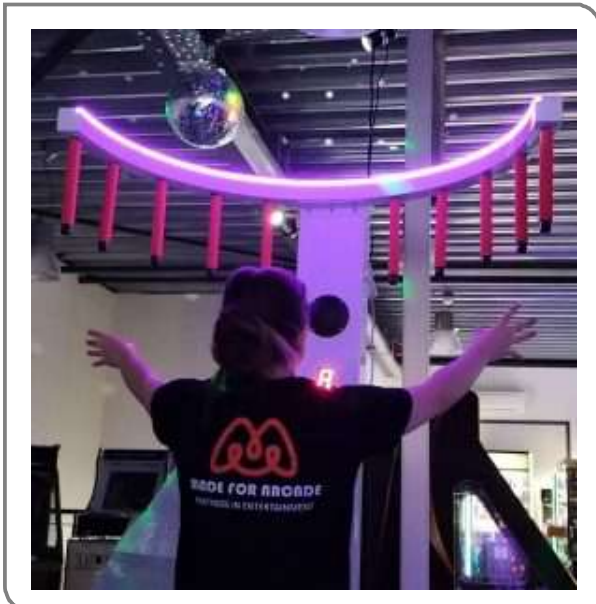

REACTION RING – CATCH THE STICKS – SPEED TESTING GAME ***RENTAL***

“reaction ring”, “catch the baton” , “speed sticks” , “falling sticks game” or “stick catcher” ; this game has many names and it does exceptionally well at events, fairs, parties and celebrations. Low tech setup and easy to operate. Everyone immediately understands the meaning of this game and visitors will soon line up to compare their reaction speed.

Transform your activation or venue into an event that people will remember !

Come pick it up in Goirle, the Netherlands or have your courier pick it up for you.

Rent a week or more and we can also deliver it right to your front door.

- ✓ guaranteed fun & success at your event
- ✓ easy to set up , plug and play ready
- ✓ works on almost any voltage and even on battery power