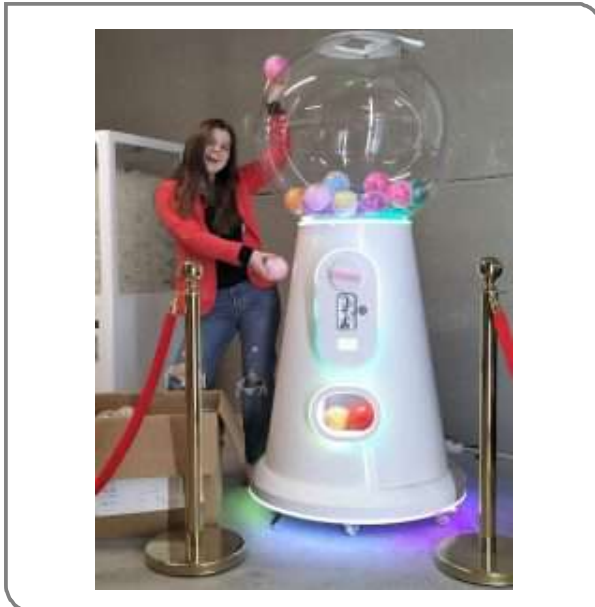

GIANT GUMBALL CAPSULE / GASHAPON DISPENSER MACHINE – PREMIUM WHITE

Our giant gumball machine and capsule dispenser is built to impress, holding hundreds of prize capsules while commanding attention at any event or retail space. This show-stopping vending attraction features vibrant full-color light effects, smooth-rolling caster wheels, and an optional high-powered MP3/Bluetooth audio system for an immersive experience. Designed for effortless operation, it's plug-and-play ready, making it the perfect way to elevate your store, event, or promotional display with maximum impact!

- ✓ Holds up to 300 capsules
- ✓ Sturdy full metal body
- ✓ fits any business or event
- ✓ unique & memorable

body color : white