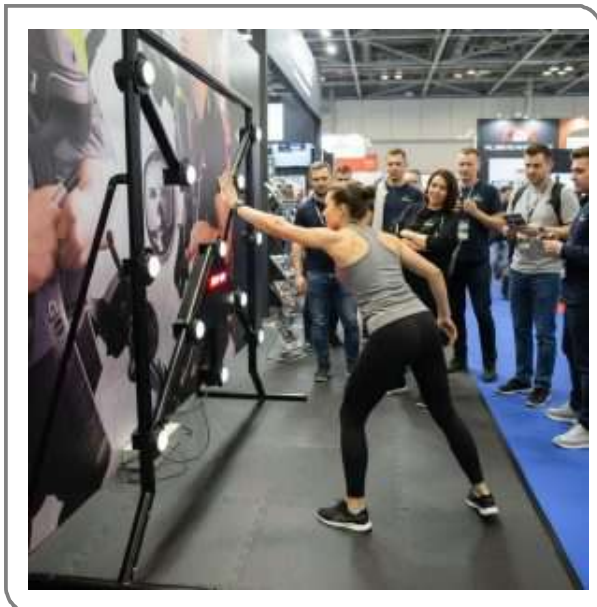

STRIKE A LIGHT – BATAK – SPEED OF LIGHT CHALLENGE – CHASE THE LIGHT REACTION GAME 12 TARGETS

Speed & reflex game with 12 targets built from steel and made to last. Measuring 2x2 m it stands out and draws people in.

Strike a light truly shines at your next event or brand presentation but is also used in gyms, by police and fire crews, formula 1 racing teams army and air force to train reflex speed and agility. Sets up in 3 min. and is perfect to travel from event to event. Using our branding or personalization services you can change it's appearance to your preferences.

tip 1 : optionally comes with a **FREE LEADERBOARD SYSTEM**

tip 2 : Machine too big for you ? We have smaller versions too.

eur. 3487,-