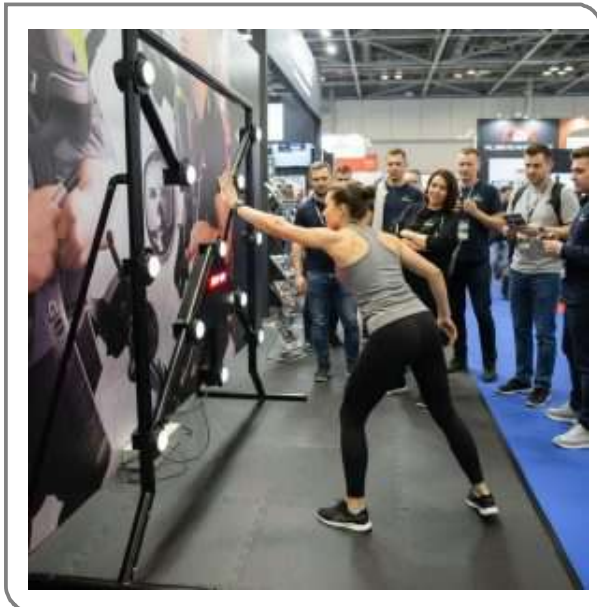

STRIKE A LIGHT – BATAK – SPEED OF LIGHT CHALLENGE – CHASE THE LIGHT REACTION GAME 12 TARGETS

Speed & reflex game with 12 targets built from steel and made to last. Measuring 2x2 m it stands out and draws people in.

Strike a light truly shines at your next event or brand presentation but is also used in gyms, by police and fire crews, formula 1 racing teams army and air force to train reflex speed and agility. Sets up in 3 min. and is perfect to travel from event to event. Using our branding or personalization services you can change it's appearance to your preferences.

tip 1 : optionally comes with a **FREE LEADERBOARD SYSTEM**

tip 2 : Machine too big for you ? We have smaller versions too.

eur. 3487,-