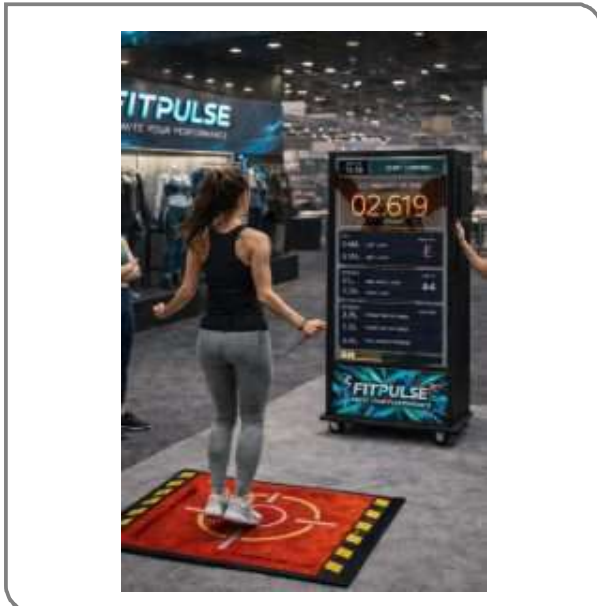

INTERACTIVE JUMP ROPE ARCADE MACHINE AIR TIME MOTIVATOR – FITNESS ATTRACTION FOR ARCADES, GYMS & EVENTS

Air time motivator / Jump Rope Simulator is a freestanding high energy arcade-style game that challenges players to accumulate total air-time score on a large, vibrant LED display with millisecond accuracy. Generates lots of data that induces social media shares. Adjustable throughput of 20-60 players per hour. Perfectly designed for trade shows, fitness centers, brand activations and festivals, the jump-style fitness-fun machine is self-contained, fully automated, and requires minimal operator intervention during normal play.

We build as fast as we can, but due to popular demand the current wait list is about 8 weeks.

eur. 2886,-