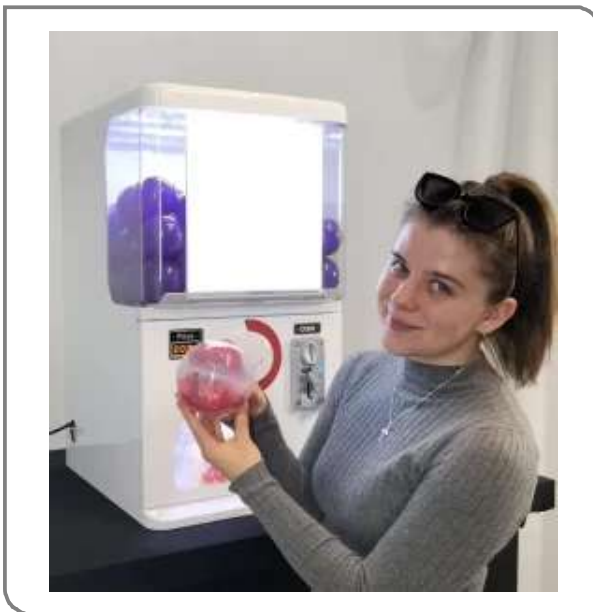

COUNTER VENDING MACHINE FOR GASHAPON CAPSULES – LIGHTBOX

Premium vending machine for gasha / gashapon capsules. Suitable for capsules from 50 mm. diameter to 100 mm. diameter. This machine is suitable as a standalone unit on a counter but can also be expanded into a vending wall. Comes with a built in poster lightbox to add your own branding or marketing.

A unique way to distribute promotional gifts , or a proven passive way to make money with vending machines

eur. 795,-

tags : capsules counter vending machine dispenser gasha desktop gashapon counter japanese vending pokemon