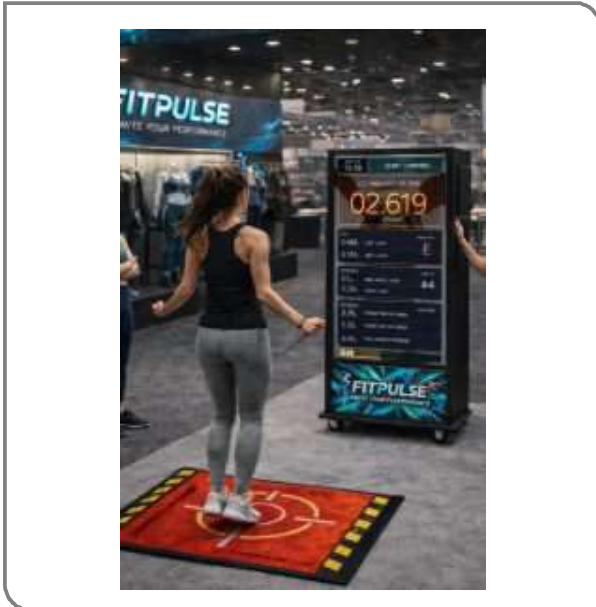

INTERACTIVE JUMP ROPE ARCADE MACHINE AIR TIME MOTIVATOR – FITNESS ATTRACTION FOR ARCADES, GYMS & EVENTS

Air time motivator / Jump Rope Simulator is a freestanding high energy arcade-style game that challenges players to accumulate total air-time score on a large, vibrant LED display with millisecond accuracy. Generates lots of data that induces social media shares. Adjustable throughput of 20-60 players per hour. Perfectly designed for trade shows, fitness centers, brand activations and festivals, the jump-style fitness-fun machine is self-contained, fully automated, and requires minimal operator intervention during normal play.

We build as fast as we can, but due to popular demand the current wait list is about 8 weeks.

eur. 2886,-