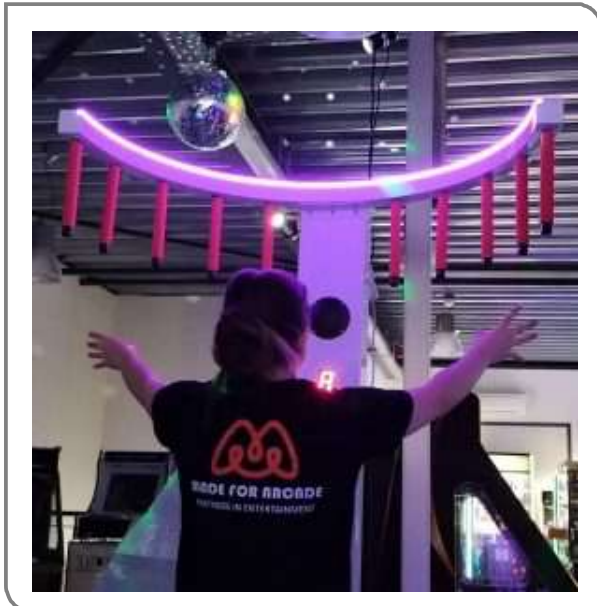

REACTION RING – CATCH THE STICKS – SPEED TESTING GAME *RENTAL*

“reaction ring”, “catch the baton” , “speed sticks” , “falling sticks game” or “stick catcher” ; this game has many names and it does exceptionally well at events, fairs, parties and celebrations. Low tech setup and easy to operate. Everyone immediately understands the meaning of this game and visitors will soon line up to compare their reaction speed.

Transform your activation or venue into an event that people will remember !

Come pick it up in Goirle, the Netherlands or have your courier pick it up for you.

Rent a week or more and we can also deliver it right to your front door.

- ✓ guaranteed fun & success at your event
- ✓ easy to set up , plug and play ready
- ✓ works on almost any voltage and even on battery power