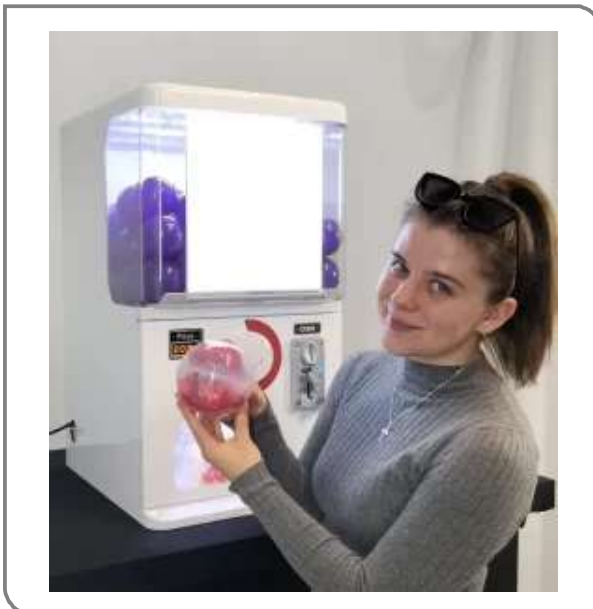

COUNTER VENDING MACHINE FOR GASHAPON CAPSULES – LIGHTBOX

Premium vending machine for gasha / gashapon capsules. Suitable for capsules from 50 mm. diameter to 100 mm. diameter. This machine is suitable as a standalone unit on a counter but can also be expanded into a vending wall. Comes with a built in poster lightbox to add your own branding or marketing.

A unique way to distribute promotional gifts , or a proven passive way to make money with vending machines

eur. 795,-

tags : capsules counter vending machine dispenser gasha desktop gashapon counter japanese vending pokemon