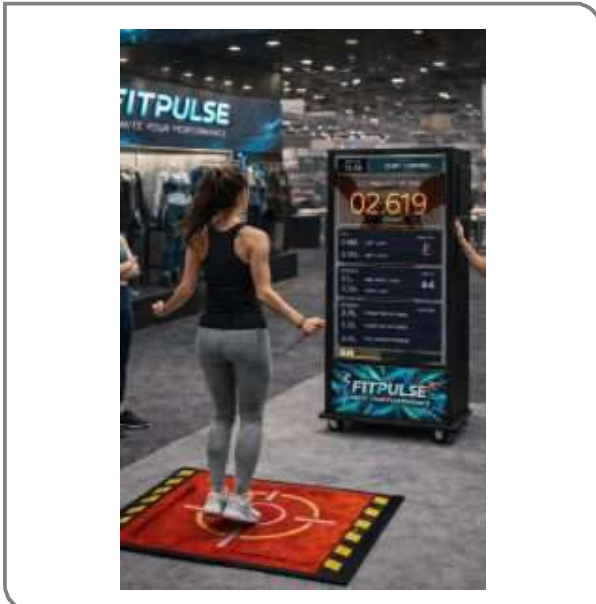

INTERACTIVE JUMP ROPE ARCADE MACHINE AIR TIME MOTIVATOR – FITNESS ATTRACTION FOR ARCADES, GYMS & EVENTS

Air time motivator / Jump Rope Simulator is a freestanding high energy arcade-style game that challenges players to accumulate total air-time score on a large, vibrant LED display with millisecond accuracy. Generates lots of data that induces social media shares. Adjustable throughput of 20-60 players per hour. Perfectly designed for trade shows, fitness centers, brand activations and festivals, the jump-style fitness-fun machine is self-contained, fully automated, and requires minimal operator intervention during normal play.

We build as fast as we can, but due to popular demand the current wait list is about 8 weeks.

eur. 2886,-