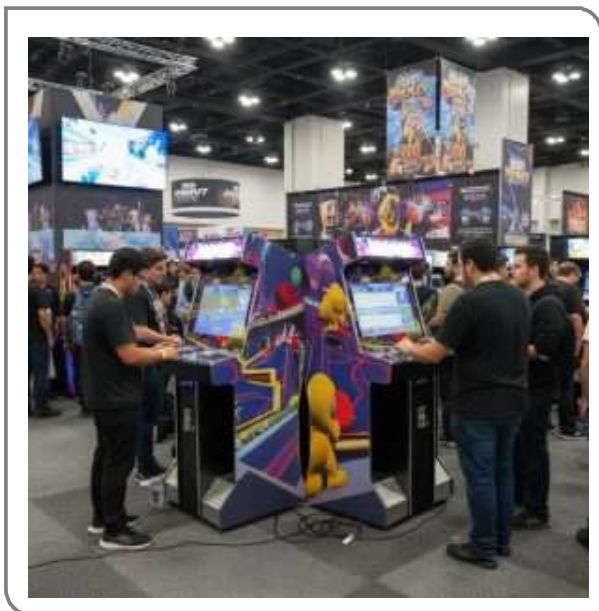

FULL SIZE ARCADE – 2 PLAYER – 26 INCH – 3000 VIDEO GAMES INCLUDED

This 2 player arcade machine artwork was designed by AI and is available in limited edition only. It features robust metal tear plate construction and has over 3.000 games on board using a premium DX-3000 controller. Enjoy it by yourself or have fun with friends.

GAMEHALL CLASSICS , FESTIVAL & EVENT FAVORITES
DOWNLOAD PRODUCT FLYER HERE

eur. 1495,-

tags : AI AI arcade artificial intelligence arcade decorative arcade game console modern arcade machine wall arcade wallmounted arcade