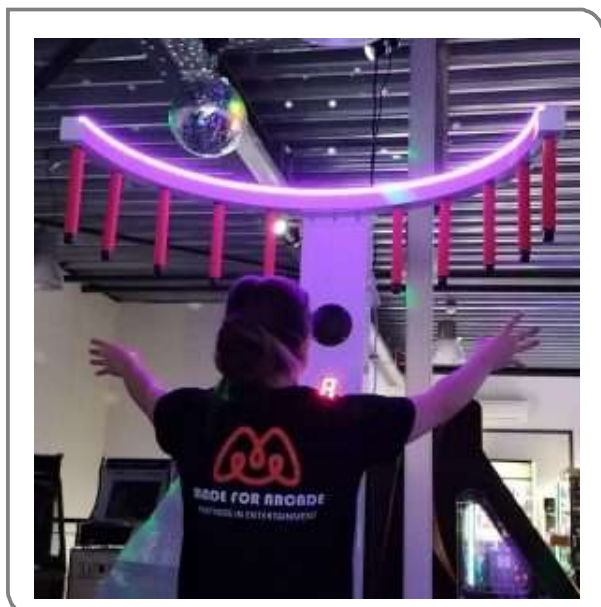

REACTION RING – CATCH THE STICKS – SPEED TESTING GAME *RENTAL*

“reaction ring”, “catch the baton” , “speed sticks” , “falling sticks game” or “stick catcher” ; this game has many names and it does exceptionally well at events, fairs, parties and celebrations. Low tech setup and easy to operate. Everyone immediately understands the meaning of this game and visitors will soon line up to compare their reaction speed.

Transform your activation or venue into an event that people will remember !

Come pick it up in Goirle, the Netherlands or have your courier pick it up for you.
Rent a week or more and we can also deliver it right to your front door.

- ✓ guaranteed fun & success at your event
- ✓ easy to set up , plug and play ready
- ✓ works on almost any voltage and even on battery power