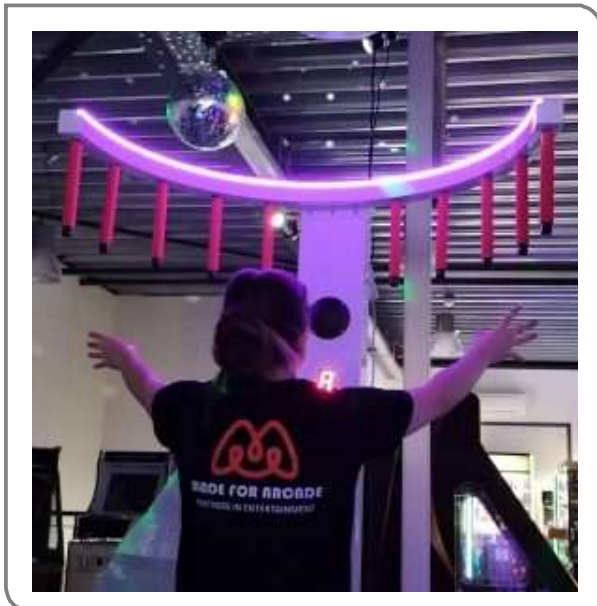

REACTION RING – CATCH THE STICKS – SPEED TESTING GAME *RENTAL*

“reaction ring”, “catch the baton” , “speed sticks” , “falling sticks game” or “stick catcher” ; this game has many names and it does exceptionally well at events, fairs, parties and celebrations. Low tech setup and easy to operate. Everyone immediately understands the meaning of this game and visitors will soon line up to compare their reaction speed.

Transform your activation or venue into an event that people will remember !

Come pick it up in Goirle, the Netherlands or have your courier pick it up for you.
Rent a week or more and we can also deliver it right to your front door.

- ✓ guaranteed fun & success at your event
- ✓ easy to set up , plug and play ready
- ✓ works on almost any voltage and even on battery power