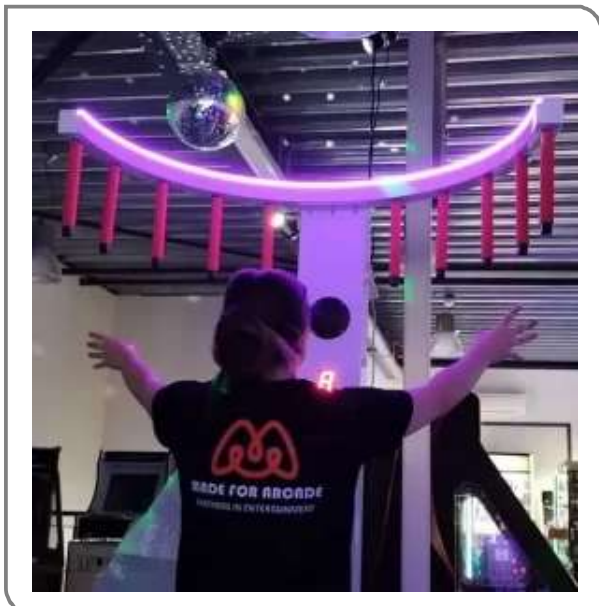

REACTION RING™ – FALLING STICK CATCHING GAME SNOWY WHITE MAGNET DROP STICK CATCHER

MadeforArcade developed Reaction Ring™ - The most fun reflex agility and reaction game for any event. Also found at gyms for training reaction speed and agility (try it with 1 hand on the back). Adjustable difficulty and hundreds of possibilities for prizes. Color: White with 10 magnetic batons - built in coin or token collector, automatic LED lighting and premium audio system. Buy directly from the source. Reaction ring™ is a trademark by MadeforArcade.

excellent for team building or attracting crowds

Easy to set up in under 10 minutes.
we ship to any country worldwide.

eur. 2745,-

tags : agile agility game drop game events hand eye coordination