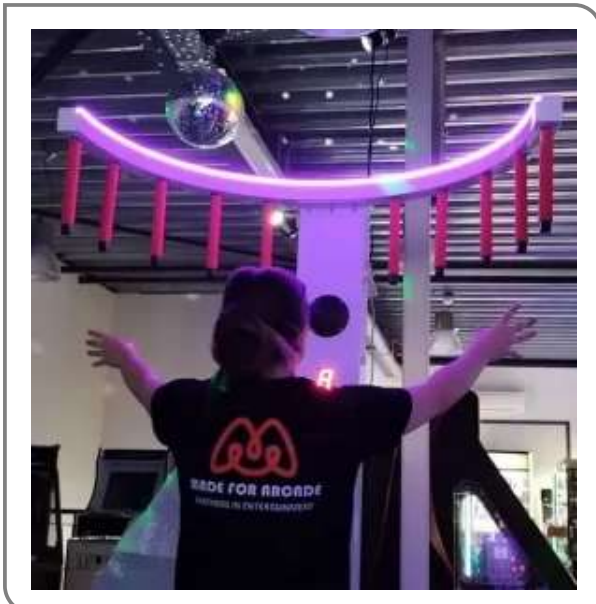

REACTION RING™ – FALLING STICK CATCHING GAME SNOWY WHITE MAGNET DROP STICK CATCHER

MadeForArcade developed Reaction Ring™ - The most fun reflex agility and reaction game for any event. Also found at gyms for training reaction speed and agility (try it with 1 hand on the back). Adjustable difficulty and hundreds of possibilities for prizes. Color: White with 10 magnetic batons - built in coin or token collector, automatic LED lighting and premium audio system. Buy directly from the source. Reaction ring™ is a trademark by MadeForArcade.

excellent for team building or attracting crowds

Easy to set up in under 10 minutes.
we ship to any country worldwide.

eur. 2745,-

tags : agile agility game drop game events hand eye coordination