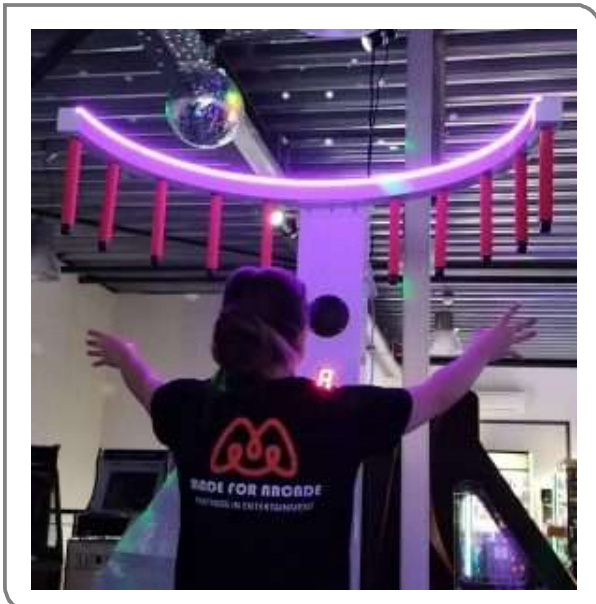

REACTION RING – CATCH THE STICKS – SPEED TESTING GAME *RENTAL*

“reaction ring”, “catch the baton” , “speed sticks” , “falling sticks game” or “stick catcher” ; this game has many names and it does exceptionally well at events, fairs, parties and celebrations. Low tech setup and easy to operate. Everyone immediately understands the meaning of this game and visitors will soon line up to compare their reaction speed.

Transform your activation or venue into an event that people will remember !

Come pick it up in Goirle, the Netherlands or have your courier pick it up for you.

Rent a week or more and we can also deliver it right to your front door.

- ✓ guaranteed fun & success at your event
- ✓ easy to set up , plug and play ready
- ✓ works on almost any voltage and even on battery power