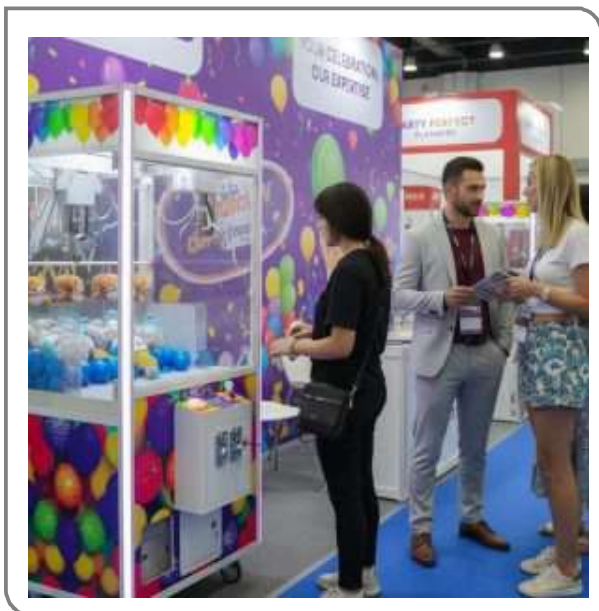

CLAW SKILL CRANE MACHINE BALL / BALLOON

A proven crowd-puller, this full-size claw machine combines solid build quality with all essential features included as standard. Designed for entertainment, it delivers reliable operation and strong visual impact, making it suitable for events, retail spaces, and entertainment venues.

The machine features a full operator menu for precise control of gameplay settings, integrated audio, LED lighting columns, and support for free play or coin/token operation. Large safety glass panels and mirrored prize bays maximize visibility and player engagement.

Supplied plug-and-play, it can be installed within minutes. Mounted on castor wheels for easy positioning, it adapts quickly to any location.

eur. 1985,-