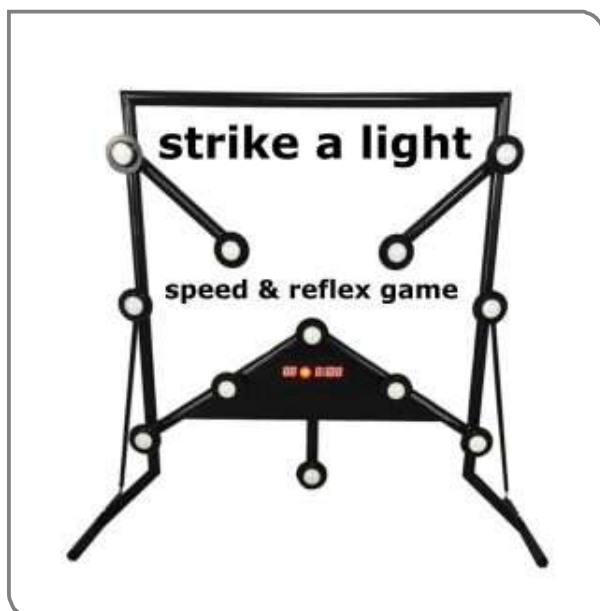

STRIKE A LIGHT – BATAK – BASIC SPEED CHALLENGE MACHINE * RENTAL *

This Strike a light™ basic batak style speed & reflex game with 12 targets is built from steel and is made to last. With it's impressive size of 200 x 200 cm this light chaser stands out and draws people in. This machine is also used in gyms, by police and fire departments, formula 1 racing teams and military personnel to train reflex speed and agility, but of course it truly shines at your next event or brand presentation.

With just 3 minutes to set up or tear down this machine is also perfect to travel from event to event, and with our branding or personalization services we can change it's appearance to your preferences.

take note : Due to the size of this machine we can only offer private courier service for delivery & pick-up ; alternatively you can also arrange for a pickup at our central warehouse