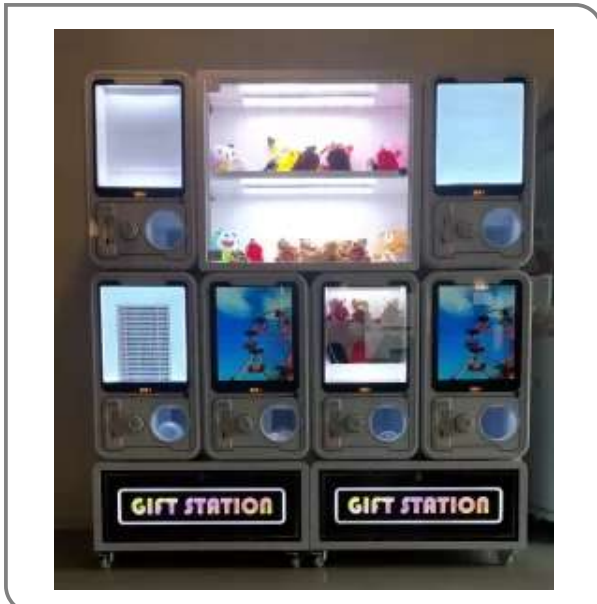

-* game type *-

SOCCER SEATS – PLAY FOOTBALL UNDER A GLASS TABLE * EVENT RENTAL *

Rent some soccer seats ; sit-down soccer or football table to play soccer while sitting down. Have a relax moment or join in a full fledged soccer competition. This setup can be fully personalized or branded and is easy to transport / easy to set up. Create an active cafeteria with multiple tables or a relax lounge to take a moment but still stay active. Soccer seats are also great in sportive environments, schools, cinema's, arcades and restaurants alike.

The ultimate turn-key gasha pon wall with video system modules, display box modules, lightboxes , a large display module and 2 gift station storage units. All you need to get started. Just fill the units with capsules, turn on the power and start surprising your visitors with the products that they will still talk about for a long time.