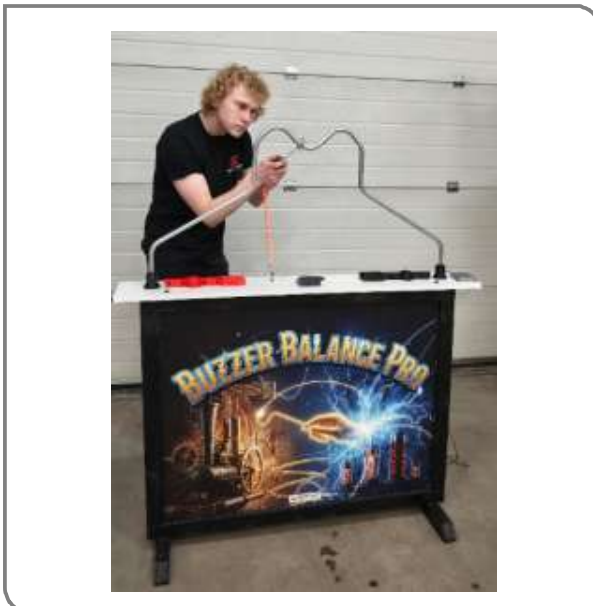

BUZZER BALANCE PRO – INTERACTIVE BUZZ WIRE CHALLENGE FOR TRADE SHOWS, BRAND ACTIVATIONS & EVENT ENGAGEMENT

Buzzer balance PRO™ has all the professional features you can ask for in a buzz wire game. No power outlet needed! Automated gameplay, full personalization options and easy setup and transport make this steady skill game a favorite among branding agencies and event organizers. With its large promotional display it can drive your message home while entertaining your visitors. Trade shows and brand activations have a single challenge: **stop people, engage them, and keep them interacting with your brand.** For branding agencies, event coordinators, and exhibition stands, this type of interaction works extremely well. The gameplay is instantly understood by visitors walking past your booth, requires no explanation, and naturally draws spectators as players attempt to beat the challenge.

eur. 1727,-