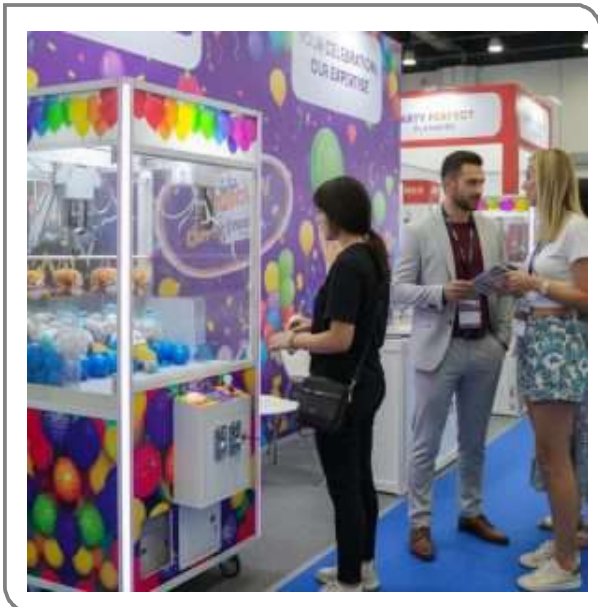

eur. 320,-

tags : claw machine crane machine grijpkraan prize machine skill crane

CLAW SKILL CRANE MACHINE BALL / BALLOON

A proven crowd-puller, this full-size claw machine combines solid build quality with all essential features included as standard. Designed for entertainment, it delivers reliable operation and strong visual impact, making it suitable for events, retail spaces, and entertainment venues.