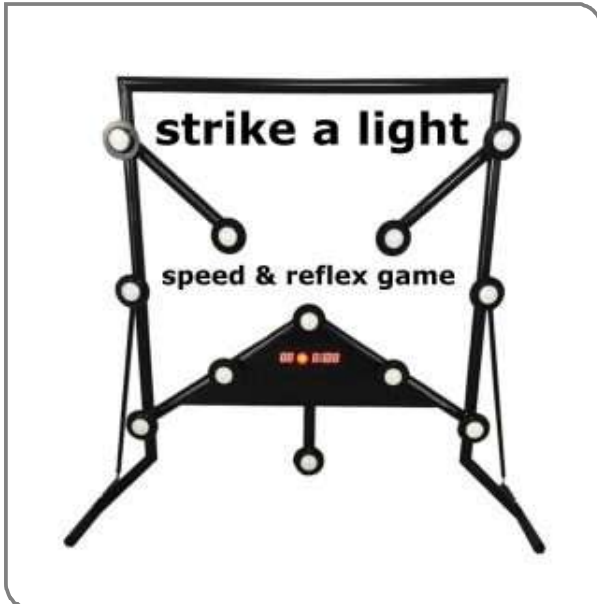

-* parties and celebrations *-

STRIKE A LIGHT – BATAK – BASIC SPEED CHALLENGE MACHINE * RENTAL *

This Strike a light™ basic batak style speed & reflex game with 12 targets is built from steel and is made to last. With it's impressive size of 200 x 200 cm this light chaser stands out and draws people in. This machine is also used in gyms, by police and fire departments, formula 1 racing teams and military personnel to train reflex speed and agility, but of course it truly shines at your next event or brand presentation.

With just 3 minutes to set up or tear down this machine is also perfect to travel from event to event, and with our branding or personalization services we can change it's appearance to your preferences.

take note : Due to the size of this machine we can only offer private courier service for delivery & pick-up ; alternatively you can also arrange for a pickup at our central warehouse