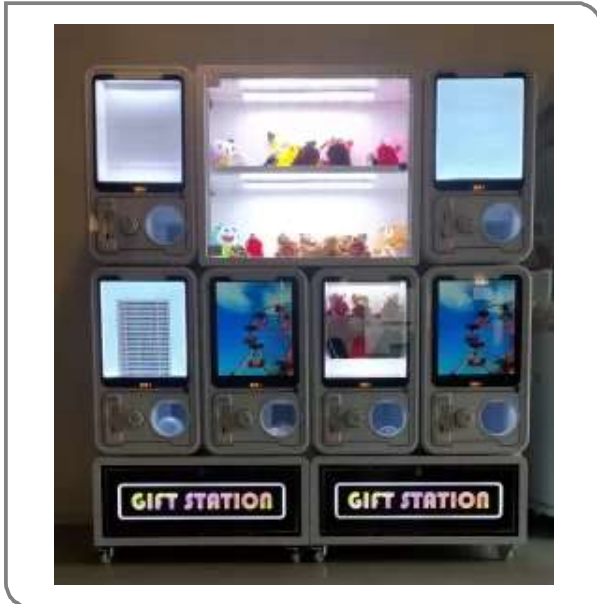

-* in-house promotions *-

FULL SIZE GASHA PON DISPENSER WALL WITH 9 MODULES – TURNKEY GASHAGOLD SYSTEM

The ultimate turn-key gasha pon wall with video system modules, display box modules, lightboxes, a large display module and 2 gift station storage units. All you need to get started. Just fill the units with capsules, turn on the power and start surprising your visitors with the products that they will still talk about for a long time.

eur. 5750,-

tags : gasha pon wall gashapon dispenser gashapon vending machines