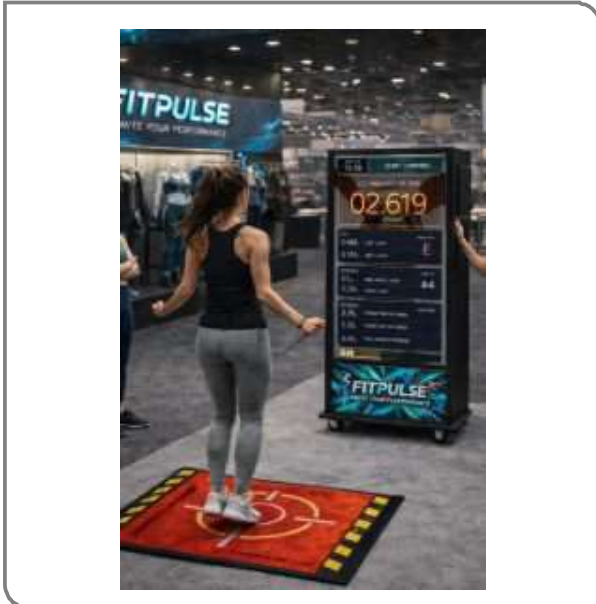

INTERACTIVE JUMP ROPE ARCADE MACHINE AIR TIME MOTIVATOR – FITNESS ATTRACTION FOR ARCADES, GYMS & EVENTS

Air time motivator / Jump Rope Simulator is a freestanding high energy arcade-style game that challenges players to accumulate total air-time score on a large, vibrant LED display with millisecond accuracy. Generates lots of data that induces social media shares. Adjustable throughput of 20-60 players per hour. Perfectly designed for trade shows, fitness centers, brand activations and festivals, the jump-style fitness-fun machine is self-contained, fully automated, and requires minimal operator intervention during normal play.

We build as fast as we can, but due to popular demand the current wait list is about 8 weeks.

eur. 2886,-