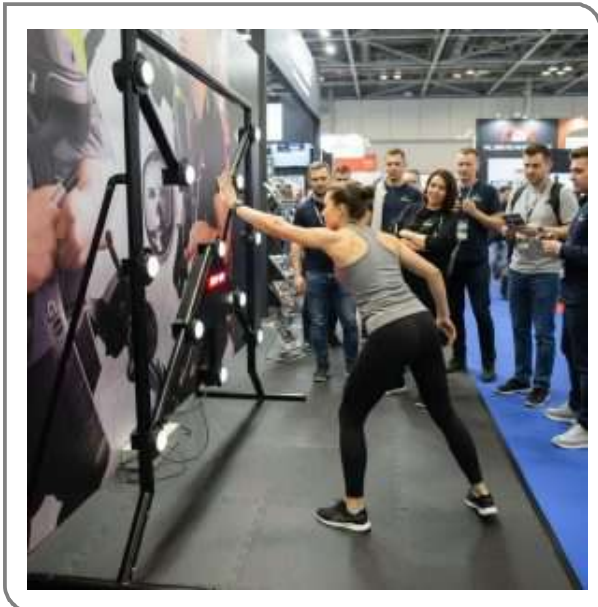

STRIKE A LIGHT – BATAK – SPEED OF LIGHT CHALLENGE – CHASE THE LIGHT REACTION GAME 12 TARGETS

Speed & reflex game with 12 targets built from steel and made to last. Measuring 2x2 m it stands out and draws people in.

Strike a light truly shines at your next event or brand presentation but is also used in gyms, by police and fire crews, formula 1 racing teams army and air force to train reflex speed and agility. Sets up in 3 min. and is perfect to travel from event to event. Using our branding or personalization services you can change it's appearance to your preferences.

tip 1 : optionally comes with a **FREE LEADERBOARD SYSTEM**

tip 2 : Machine too big for you ? We have smaller versions too.

eur. 3487,-