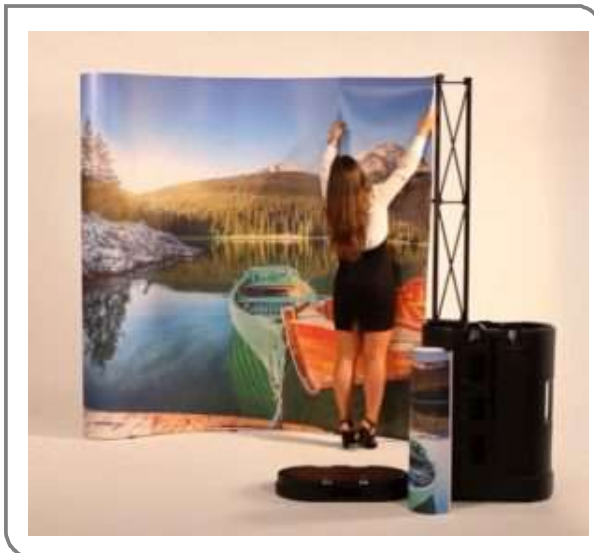

CURVED MAGNETIC BACKWALL – MACHINE BACKDROP – POPS UP IN 5 MIN.

curves 3D back wall 2 x 3 meters , with magnetic connections and fully personalized magnetic banners. Artwork is included in the price as is a convenient travel support bag or an optional hard case that doubles as a presentation desk. This wall will increase your presence and your message without a doubt.

please allow 2-4 weeks for design & print time

eur. 1190,-

tags : curved curvy wall popup trade show