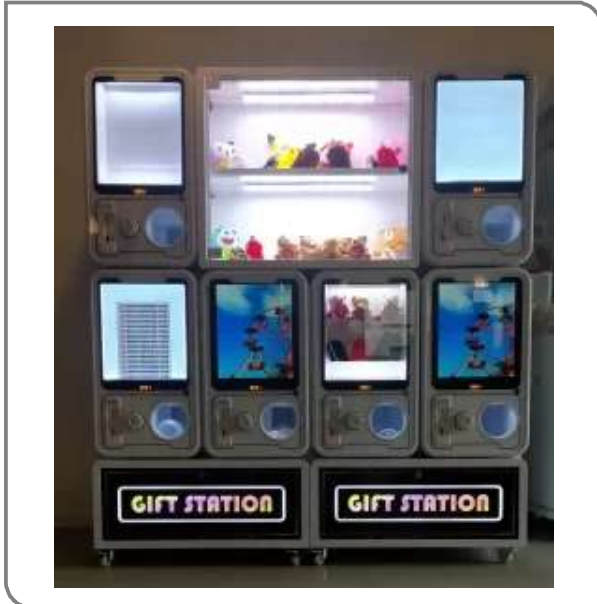

-* vending machine *-

FULL SIZE GASHA PON DISPENSER WALL WITH 9 MODULES – TURNKEY GASHAGOLD SYSTEM

The ultimate turn-key gasha pon wall with video system modules, display box modules, lightboxes , a large display module and 2 gift station storage units. All you need to get started. Just fill the units with capsules, turn on the power and start surprising your visitors with the products that they will still talk about for a long time.

eur. 5750,-

tags : gasha pon wall gashapon dispenser gashapon vending machines