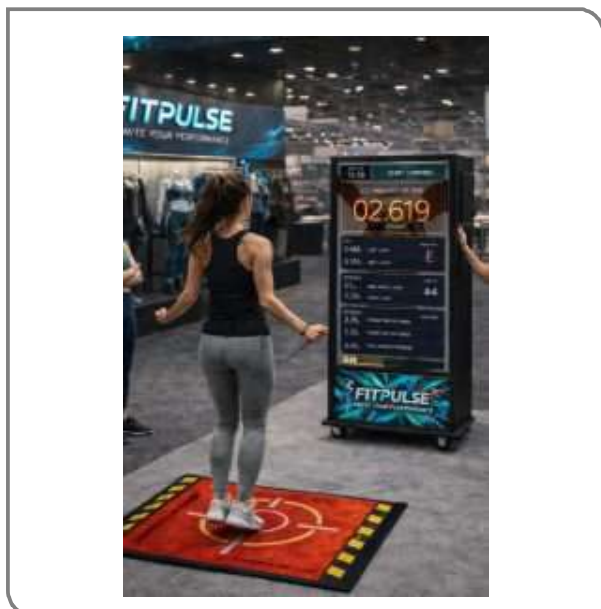

Allow 2 weeks lead-time

Need bigger sized prize wheels ? no problem !
Visit : **OUR LARGE WHEEL OF FORTUNE SECTION** for purchases.

eur. 345.-

INTERACTIVE JUMP ROPE ARCADE MACHINE AIR TIME MOTIVATOR – FITNESS ATTRACTION FOR ARCADES, GYMS & EVENTS