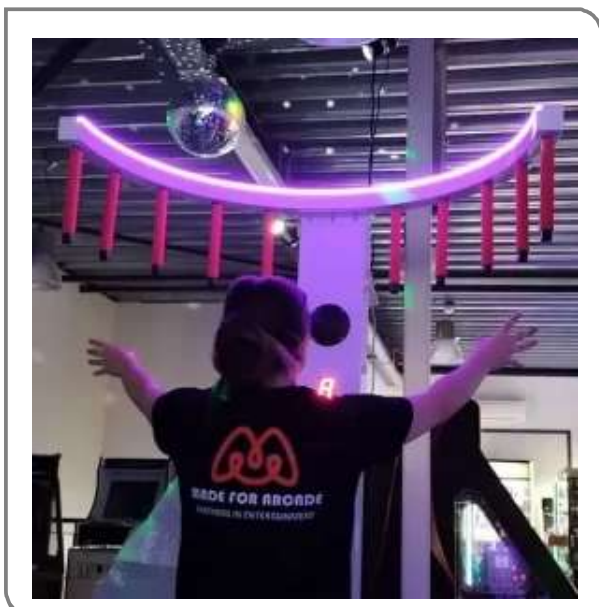

REACTION RING™ – FALLING STICK CATCHING GAME SNOWY WHITE MAGNET DROP STICK CATCHER

MadeforArcade developed Reaction Ring™ - The most fun reflex agility and reaction game for any event. Also found at gyms for training reaction speed and agility (try it with 1 hand on the back). Adjustable difficulty and hundreds of possibilities for prizes. Color: White with 10 magnetic batons - built in coin or token collector, automatic LED lighting and premium audio system. Buy directly from the source. Reaction ring™ is a trademark by MadeforArcade.

excellent for team building or attracting crowds

Easy to set up in under 10 minutes.
we ship to any country worldwide.

eur. 2745,-

tags : agile agility game drop game events hand eye coordination