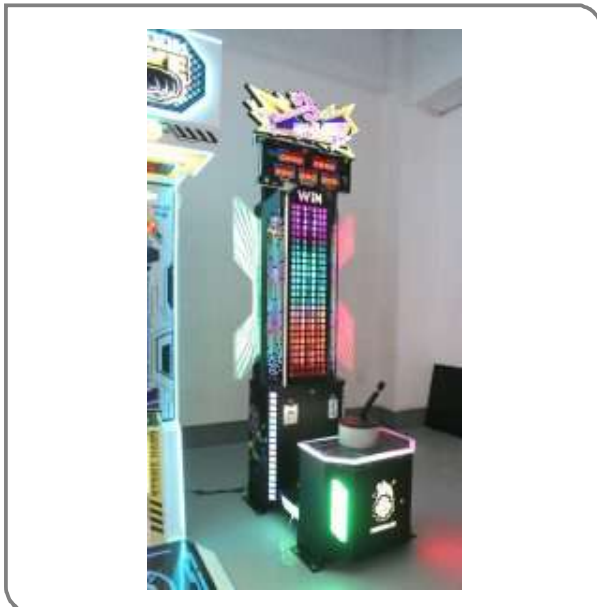

HERCULES TOWER HIGH STRIKER PREMIUM – HAMMER STRENGTH METER GAME

premium version of the "Jack in the box", "head of jut" , "the column of Hercules" , "tower of power" or "king of the hammer" ; this game has many names and it does exceptionally well at events, fairs, parties and celebrations. Very robustly built and easy to operate. Everyone immediately understands the meaning of the hammer game and visitors will soon line up to measure their strength.

eur. 3490,-

tags : hammergegame Hau den Lukas hercules hit the anvil kop van jut strong tower of power