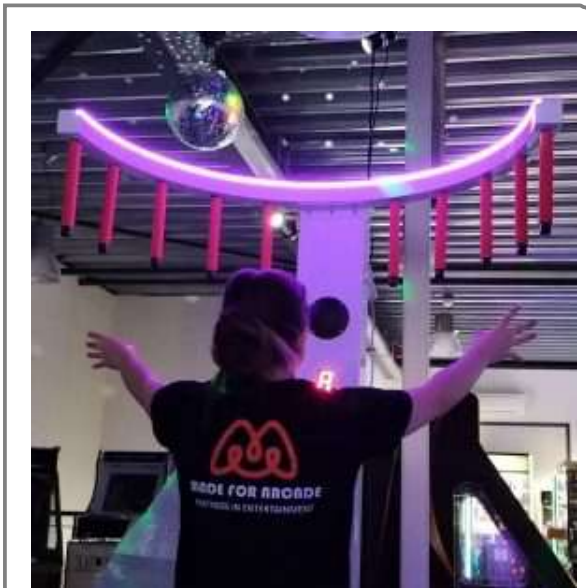

REACTION RING – CATCH THE STICKS – SPEED TESTING GAME ***RENTAL***

“reaction ring”, “catch the baton”, “speed sticks”, “falling sticks game” or “stick catcher”; this game has many names and it does exceptionally well at events, fairs, parties and celebrations. Low tech setup and easy to operate. Everyone immediately understands the meaning of this game and visitors will soon line up to compare their reaction speed.

Transform your activation or venue into an event that people will remember !

Come pick it up in Goirle, the Netherlands or have your courier pick it up for you.
Rent a week or more and we can also deliver it right to your front door.

- ✓ guaranteed fun & success at your event
- ✓ easy to set up , plug and play ready
- ✓ works on almost any voltage and even on battery power