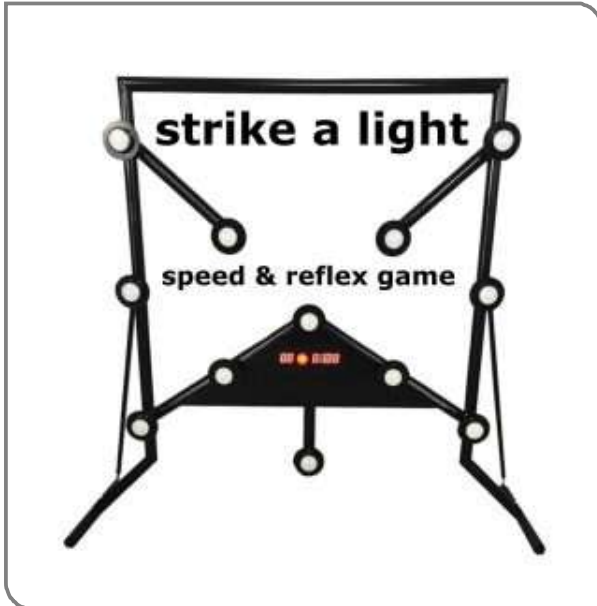

-* rental machines *-

STRIKE A LIGHT – BATAK – BASIC SPEED CHALLENGE MACHINE * RENTAL *

This Strike a light™ basic batak style speed & reflex game with 12 targets is built from steel and is made to last. With it's impressive size of 200 x 200 cm this light chaser stands out and draws people in. This machine is also used in gyms, by police and fire departments, formula 1 racing teams and military personnel to train reflex speed and agility, but of course it truly shines at your next event or brand presentation.

With just 3 minutes to set up or tear down this machine is also perfect to travel from event to event, and with our branding or personalization services we can change it's appearance to your preferences.

take note : Due to the size of this machine we can only offer private courier service for delivery & pick-up ; alternatively you can also arrange for a pickup at our central warehouse