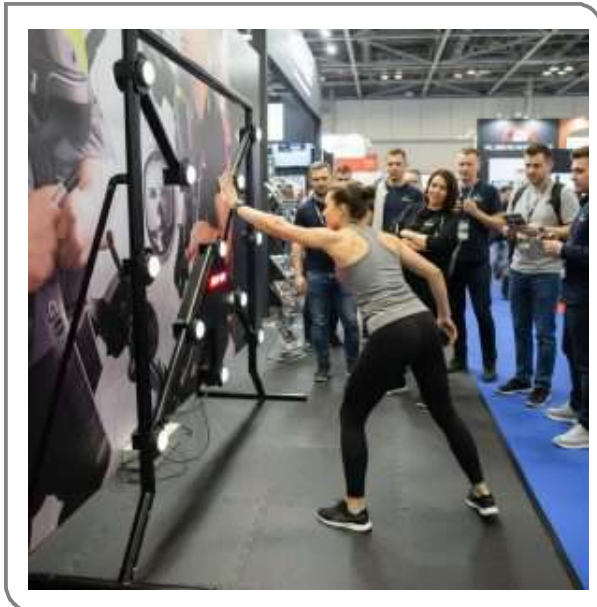

STRIKE A LIGHT – BATAK – SPEED OF LIGHT CHALLENGE – CHASE THE LIGHT REACTION GAME 12 TARGETS

Speed & reflex game with 12 targets built from steel and made to last. Measuring 2x2 m it stands out and draws people in. Strike a light truly shines at your next event or brand presentation but is also used in gyms, by police and fire crews, formula 1 racing teams army and air force to train reflex speed and agility. Sets up in 3 min. and is perfect to travel from event to event. Using our branding or personalization services you can change it's appearance to your preferences.

tip 1 : optionally comes with a **FREE LEADERBOARD SYSTEM**

tip 2 : Machine too big for you ? We have smaller versions too.

eur. 3487,-