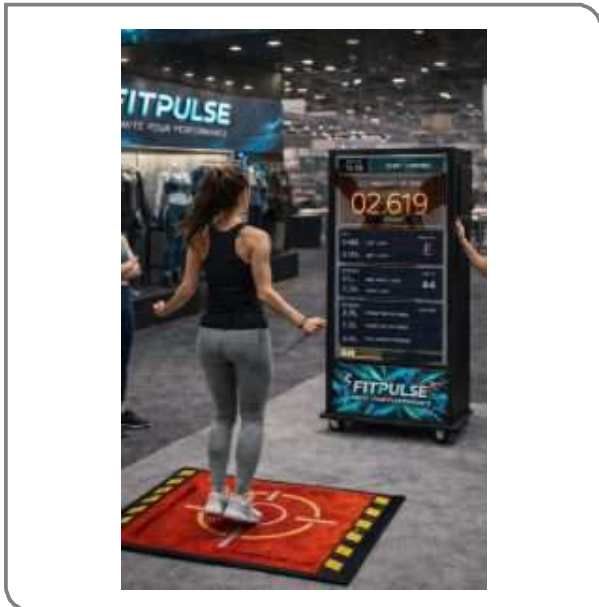

INTERACTIVE JUMP ROPE ARCADE MACHINE AIR TIME MOTIVATOR – FITNESS ATTRACTION FOR ARCADES, GYMS & EVENTS

Air time motivator / Jump Rope Simulator is a freestanding high energy arcade-style game that challenges players to accumulate total air-time score on a large, vibrant LED display with millisecond accuracy. Generates lots of data that induces social media shares. Adjustable throughput of 20-60 players per hour. Perfectly designed for trade shows, fitness centers, brand activations and festivals, the jump-style fitness-fun machine is self-contained, fully automated, and requires minimal operator intervention during normal play.

We build as fast as we can, but due to popular demand the current wait list is about 8 weeks.

eur. 2886,-