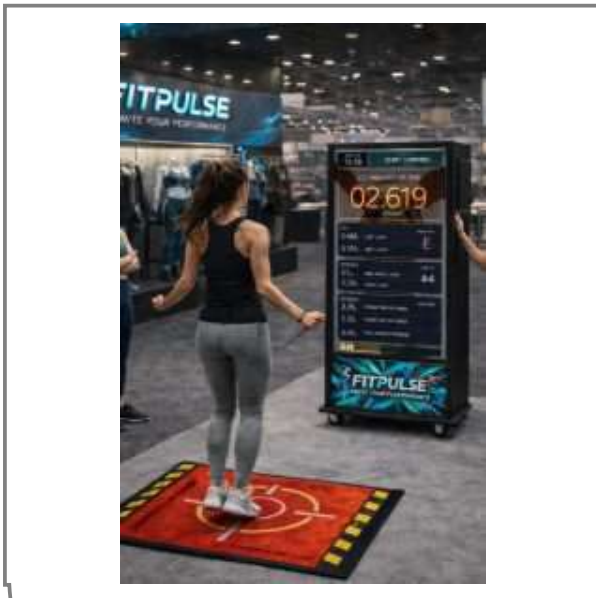

INTERACTIVE JUMP ROPE ARCADE MACHINE AIR TIME MOTIVATOR – FITNESS ATTRACTION FOR ARCADES, GYMS & EVENTS

Air time motivator / Jump Rope Simulator is a freestanding high energy arcade-style game that challenges players to accumulate total air-time score on a large, vibrant LED display with millisecond accuracy. Generates lots of data that induces social media shares. Adjustable throughput of 20-60 players per hour. Perfectly designed for trade shows, fitness centers, brand activations and festivals, the jump-style fitness-fun machine is self-contained, fully automated, and requires minimal operator intervention during normal play.