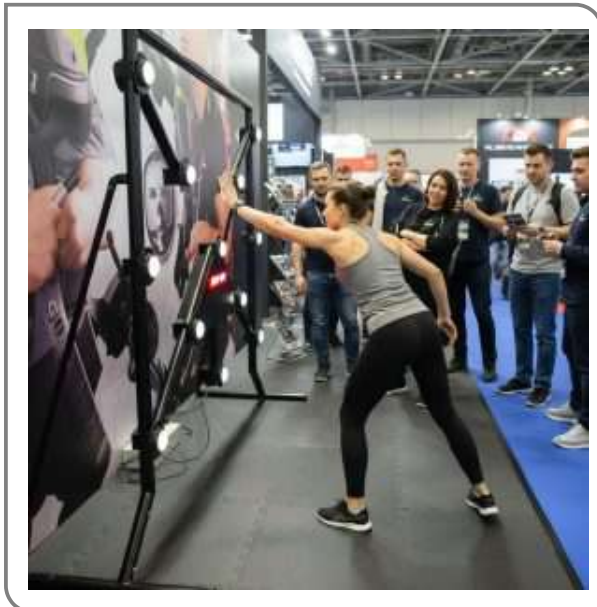

STRIKE A LIGHT – BATAK – SPEED OF LIGHT CHALLENGE – CHASE THE LIGHT REACTION GAME 12 TARGETS

Speed & reflex game with 12 targets built from steel and made to last. Measuring 2x2 m it stands out and draws people in.

Strike a light truly shines at your next event or brand presentation but is also used in gyms, by police and fire crews, formula 1 racing teams army and air force to train reflex speed and agility. Sets up in 3 min. and is perfect to travel from event to event. Using our branding or personalization services you can change it's appearance to your preferences.

tip 1 : optionally comes with a **FREE LEADERBOARD SYSTEM**

tip 2 : Machine too big for you ? We have smaller versions too.

eur. 3487,-