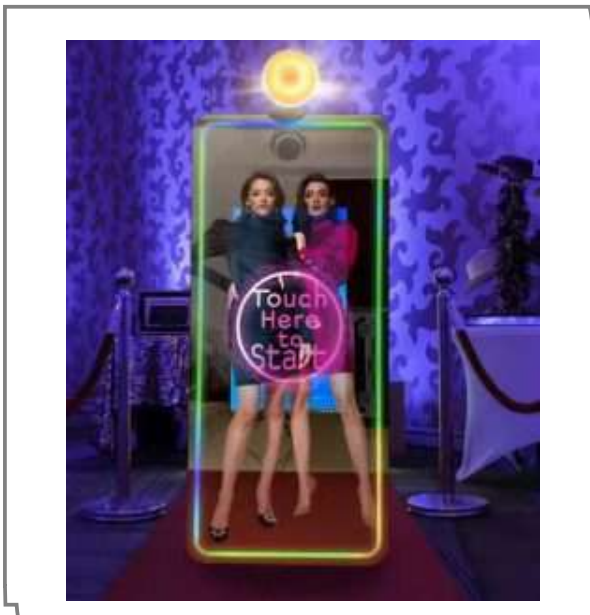

MAGIC MIRROR PHOTO BOOTH – AUTOMATED SHARING & GDPR DATA CAPTURE

Magic Mirror iPhone-Style Photo Booth – The Ultimate Branded Photo Experience

Turn any event into an unforgettable brand moment with this Magic Mirror Photo Booth Kit.

This sleek, iPhone-style selfie system attracts crowds, entertains guests, and collects valuable, GDPR-compliant user data — all fully automated.

Guests snap stunning photos, instantly share them on social media, and receive personalized photo strips or printed photos on the spot. Meanwhile, you capture email addresses and other opt-in data for follow-up marketing campaigns — all legally and effortlessly.

this is a brand new system still in the original flight-case - it was ordered for an event that got cancelled last minute and has never been used. only 1 set available !