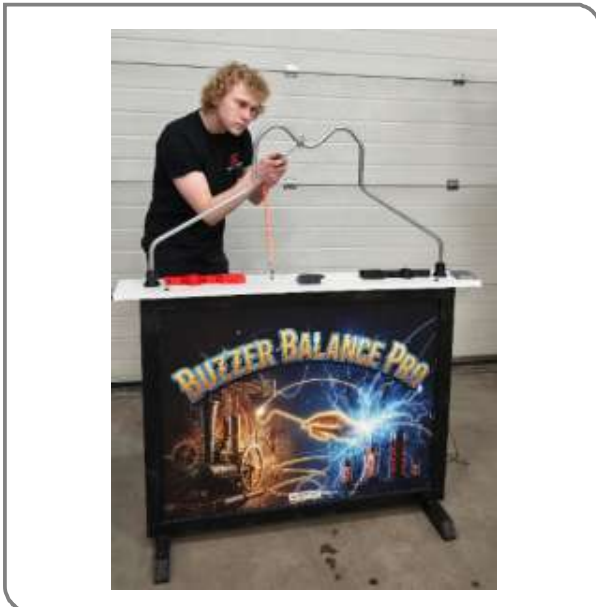

BUZZER BALANCE PRO – INTERACTIVE BUZZ WIRE CHALLENGE FOR TRADE SHOWS, BRAND ACTIVATIONS & EVENT ENGAGEMENT

Buzzer balance PRO™ has all the professional features you can ask for in a buzz wire game. No power outlet needed ! Automated gameplay, full personalization options and easy setup and transport make this steady skill game a favorite among branding agencies and event organizers. With its large promotional display it can drive your message home while entertaining your visitors. Trade shows and brand activations have a single challenge: **stop people, engage them, and keep them interacting with your brand.** For branding agencies, event coordinators, and exhibition stands, this type of interaction works extremely well. The gameplay is instantly understood by visitors walking past your booth, requires no explanation, and naturally draws spectators as players attempt to beat the challenge.

eur. 1727,-