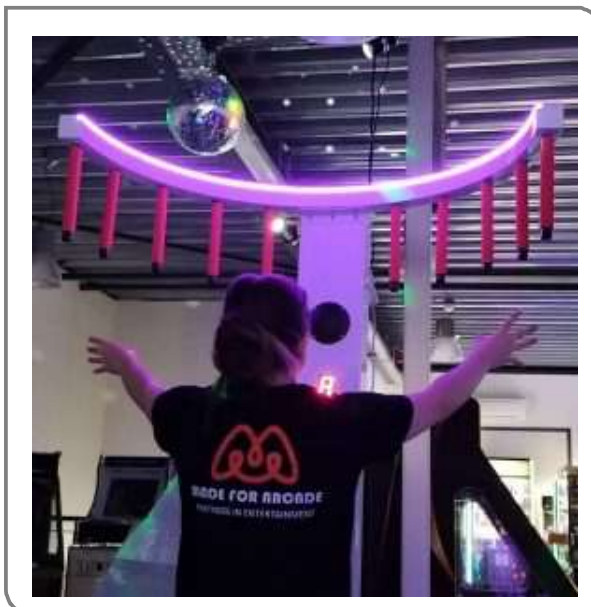

REACTION RING – CATCH THE STICKS – SPEED TESTING GAME *RENTAL*

“reaction ring”, “catch the baton”, “speed sticks”, “falling sticks game” or “stick catcher”; this game has many names and it does exceptionally well at events, fairs, parties and celebrations. Low tech setup and easy to operate. Everyone immediately understands the meaning of this game and visitors will soon line up to compare their reaction speed.

Transform your activation or venue into an event that people will remember !

Come pick it up in Goirle, the Netherlands or have your courier pick it up for you.
Rent a week or more and we can also deliver it right to your front door.

- ✓ guaranteed fun & success at your event
- ✓ easy to set up , plug and play ready
- ✓ works on almost any voltage and even on battery power