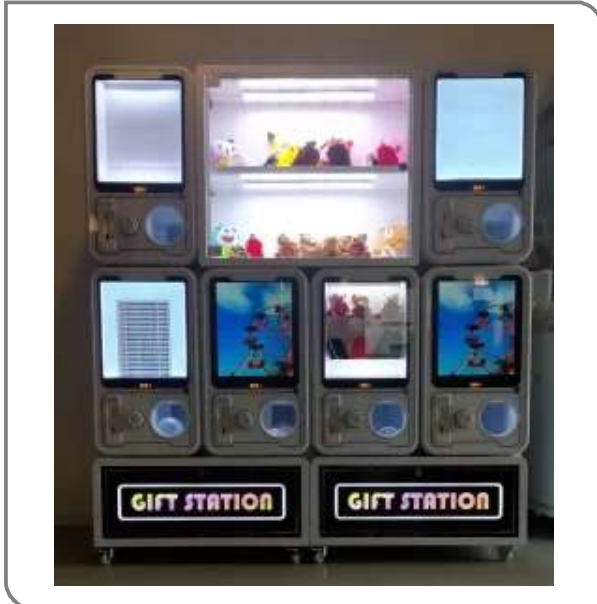

-* personalization *-

FULL SIZE GASHA PON DISPENSER WALL WITH 9 MODULES – TURNKEY GASHAGOLD SYSTEM

The ultimate turn-key gasha pon wall with video system modules, display box modules, lightboxes , a large display module and 2 gift station storage units. All you need to get started. Just fill the units with capsules, turn on the power and start surprising your visitors with the products that they will still talk about for a long time.

eur. 5750,-

tags : gasha pon wall gashapon dispenser gashapon vending machines