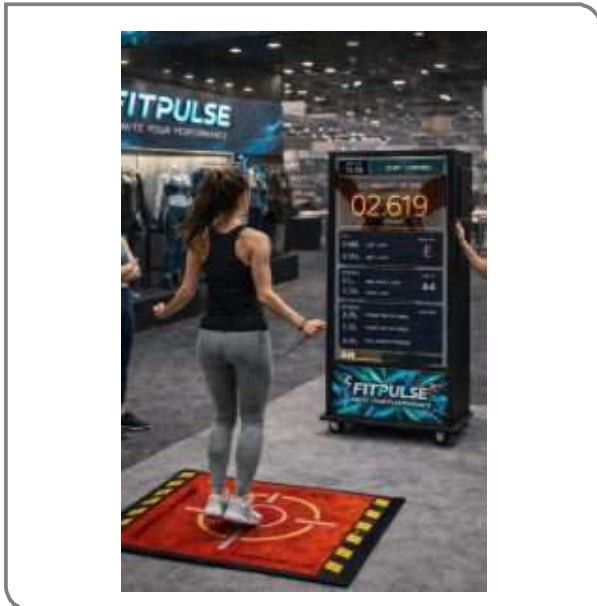

INTERACTIVE JUMP ROPE ARCADE MACHINE AIR TIME MOTIVATOR – FITNESS ATTRACTION FOR ARCADES, GYMS & EVENTS

Air time motivator / Jump Rope Simulator is a freestanding high energy arcade-style game that challenges players to accumulate total air-time score on a large, vibrant LED display with millisecond accuracy. Generates lots of data that induces social media shares. Adjustable throughput of 20-60 players per hour. Perfectly designed for trade shows, fitness centers, brand activations and festivals, the jump-style fitness-fun machine is self-contained, fully automated, and requires minimal operator intervention during normal play.

We build as fast as we can, but due to popular demand the current wait list is about 8 weeks.

eur. 2886,-