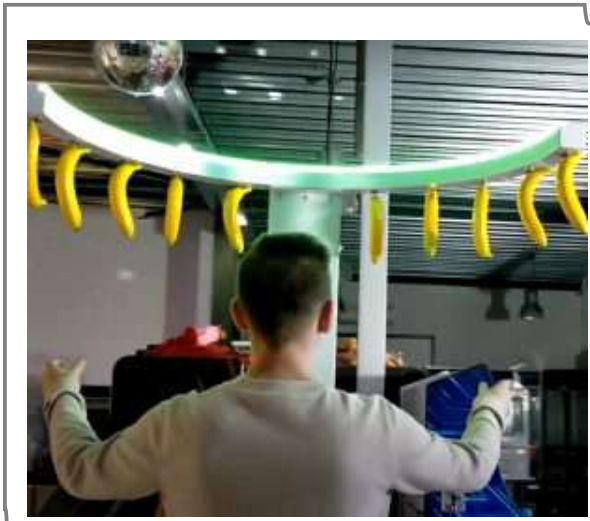

REACTION RING™ – FALLING STICKS SPEED GAME CATCHING AGILITY CARBON BLACK MAGNET DROP

PREMIUM carbon black reaction ring™ . The most fun reflex agility and reaction game for any event. Also found at gyms for training reaction speed and agility (try it with 1 hand on the back). Adjustable difficulty and hundreds of possibilities for prizes. Color : black with 10 magnetic batons - built in coin or token collector , automatic LED lighting and premium audio system.

excellent for team building or attracting crowds
Easy to set up in under 10 minutes. Shipping to any country worldwide.

eur. 2745,-

tags : agile agility game drop game events hand eye coordination
reaction drop game reaction speed reaction test reflex game
reflexes speed game speed test team building training